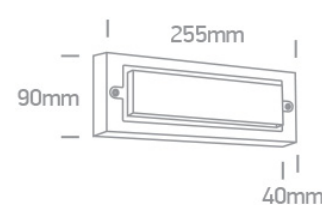

New 2020 Edition 2>Wall and Ceiling LED

67502B/AN/W

6W Wall light, IP65.

AC LED

Complies with standard EN60598-1 and any other specific standards.

Downloads

Dimensions

Physical Specification

Item Group	New 2020 Edition 2
Family	Wall and Ceiling LED
Order Code	67502B/AN/W
Colour	Anthracite
Material	ABS
Diffuser Material	PC
Shape	Rectangular
Length	255mm
Width	90mm
Height	40mm
Surface Wall	Yes
Indoor	Yes

#### Packing Info

Box Length	26,5cm
------------	--------

Box Width	10cm
-----------	------

Box Height	4cm
------------	-----

Pcs/Carton	20
------------	----

Barcode

5291889068884

HS Code