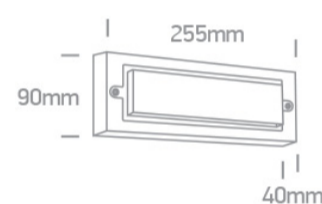

New 2020 Edition 2>Wall and Ceiling LED

67502B/W/W

6W Wall light, IP65.

AC LED

Complies with standard EN60598-1 and any other specific standards.

Downloads

Dimensions

Physical Specification

Item Group	New 2020 Edition 2
Family	Wall and Ceiling LED
Order Code	67502B/W/W
Colour	White
Material	ABS
Diffuser Material	PC
Shape	Rectangular
Length	255mm
Width	90mm
Height	40mm
Surface Wall	Yes
Indoor	Yes

Dark Light	Yes
------------	-----

Packing Info

Box Length	26,5cm
------------	--------

Box Width	10cm
-----------	------

Box Height	4cm
------------	-----

Pcs/Carton	20
------------	----

Barcode

5291889068877