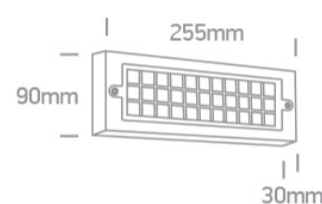

New 2020 Edition 2>Wall and Ceiling LED

67502C/AN/W

6W Wall light, IP65.

AC LED

Complies with standard EN60598-1 and any other specific standards.

Downloads

Dimensions

Physical Specification

Item Group	New 2020 Edition 2
Family	Wall and Ceiling LED
Order Code	67502C/AN/W
Colour	Anthracite
Material	ABS
Diffuser Material	PC
Shape	Rectangular
Length	255mm
Width	90mm
Height	30mm
Surface Wall	Yes
Indoor	Yes

Packing Info

Box Length	26,5cm
------------	--------

Box Width	10cm
-----------	------

Box Height	4cm
------------	-----

Pcs/Carton	20
------------	----

Barcode	5291889068891
---------	---------------

Energy Label