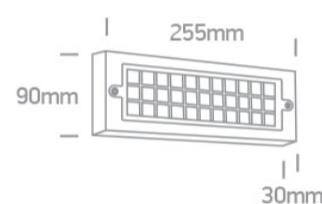

New 2020 Edition 2>Wall and Ceiling LED

67502C/W/W

6W Wall light, IP65.

AC LED

Complies with standard EN60598-1 and any other specific standards.

Downloads

Dimensions

Physical Specification

Item Group	New 2020 Edition 2
Family	Wall and Ceiling LED
Order Code	67502C/W/W
Colour	White
Material	ABS
Diffuser Material	PC
Shape	Rectangular
Length	255mm
Width	90mm
Height	30mm
Surface Wall	Yes
Indoor	Yes

Packing Info

Box Length	26,5cm
------------	--------

Box Width	10cm
-----------	------

Box Height	4cm
------------	-----

Pcs/Carton	20
------------	----

Barcode	5291889068907
---------	---------------

Energy Label