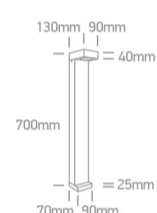

Dimensions

Physical Specification

Item Group	New 2021 Edition 2
Family	Garden & Underwater
Order Code	67508/AN/C
Colour	Anthracite
Material	Die Cast
Shape	Rectangular
Length	90mm
Width	40mm
Height	700mm
Surface Floor/Ground	Yes
Outdoor	Yes
Adjustable	No