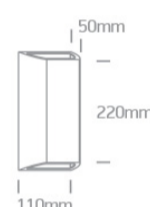

Dimensions

Physical Specification

Item Group	New 2021 Edition 2
Family	Wall & Ceiling LED
Order Code	67512/AN/W
Colour	Anthracite
Material	ABS
Diffuser Material	PC
Shape	Rectangular
Length	110mm
Width	50mm
Height	220mm
Surface Wall	Yes
Indoor	Yes