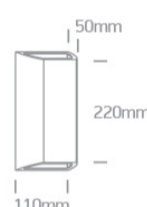

Dimensions

Physical Specification

Item Group	New 2021 Edition 2
Family	Wall & Ceiling LED
Order Code	67512/W/W
Colour	White
Material	ABS
Diffuser Material	PC
Shape	Rectangular
Length	110mm
Width	50mm
Height	220mm
Surface Wall	Yes
Indoor	Yes