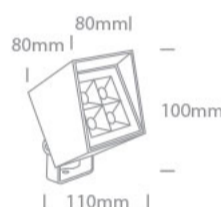

New 2021 Edition 2>Garden & Underwater

67514/AN/W

6W LED spot, IP65, supplied with spike, for garden illumination.

Supplied with non-dimmable LED driver.

Complies with standard EN60598-1 and any other specific standards.

Downloads

Dimensions

Physical Specification

Item Group	New 2021 Edition 2
Family	Garden & Underwater
Order Code	67514/AN/W
Colour	Anthracite
Material	Aluminium
Shape	Rectangular
Length	100mm
Width	80mm
Height	110mm
Surface Ceiling	Yes
Surface Wall	Yes
Surface Floor/Ground	Yes

#### Packing Info

Box Length	15,5cm
Box Width	9,5cm
Box Height	18cm
Pcs/Carton	12
Barcode	5291889069911

Energy Label

Certification & Warranty

Warranty

2 Years

Weee Directive

Yes