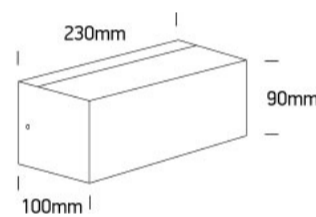

New 2021 Edition 3>Wall & Ceiling

67518/AN

12W Up & Down E27 Wall Light.

Complies with standard EN60598-1 and any other specific standards

Downloads

Dimensions

Physical Specification

Item Group	New 2021 Edition 3
Family	Wall & Ceiling
Order Code	67518/AN
Colour	Anthracite
Material	ABS
Diffuser Material	PC
Shape	Rectangular
Length	230mm
Width	100mm
Height	90mm
Surface Wall	Yes
Indoor	Yes