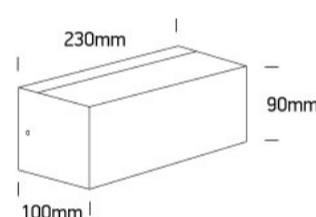

New 2021 Edition 3>Wall & Ceiling

67518/W

12W Up & Down E27 Wall Light.

Complies with standard EN60598-1 and any other specific standards

Downloads

Dimensions

Physical Specification

Item Group	New 2021 Edition 3
Family	Wall & Ceiling
Order Code	67518/W
Colour	White
Material	ABS
Diffuser Material	PC
Shape	Rectangular
Length	230mm
Width	100mm
Height	90mm
Surface Wall	Yes
Indoor	Yes