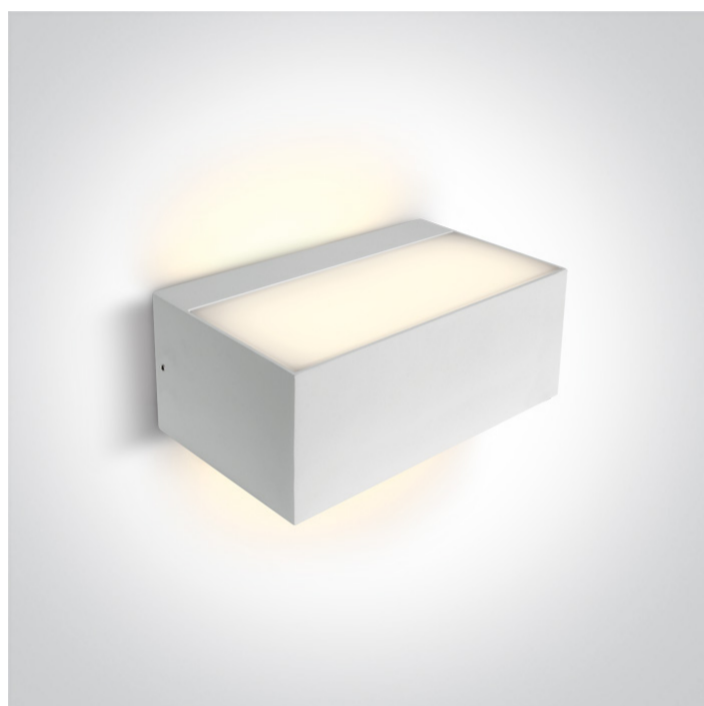

New 2021 Edition 3>Wall & Ceiling

67518/W

12W Up & Down E27 Wall Light.

Complies with standard EN60598-1 and any other specific standards

Downloads

Dimensions

Physical Specification

Item Group	New 2021 Edition 3
Family	Wall & Ceiling
Order Code	67518/W
Colour	White
Material	ABS
Diffuser Material	PC
Shape	Rectangular
Length	230mm
Width	100mm
Height	90mm
Surface Wall	Yes
Indoor	Yes