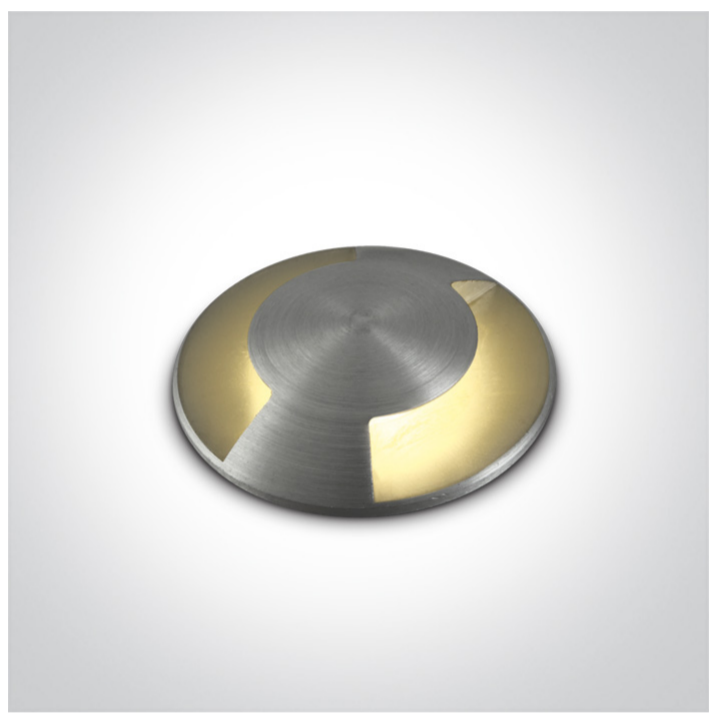

19 Wall Recessed & Inground>The Inground Mini Series Natural Aluminium

69042B/AL/W

1W COB LED inground, IP67, aluminium, for path illumination.

Requires 350mA driver.

Complies with standard EN60598-1 and any other specific standards.

Downloads

Dimensions

Gallery

Must be ordered separately

89004

89004T

Physical Specification

| | |
|----------------------|--|
| Item Group | 19 Wall Recessed & Inground |
| Family | The Inground Mini Series Natural Aluminium |
| Order Code | 69042B/AL/W |
| Colour | Aluminium |
| Material | Natural Aluminium |
| Diffuser Material | Glass |
| Shape | Circular |
| Height | 53mm |
| Diameter | 37mm |
| Cutout Hole Diameter | 30mm decking 35mm concrete |
| Inground | Yes |
| Depth Required | 80mm deck 95mm+300mm drainage Concrete |
| Indoor | Yes |
| Outdoor | Yes |
| Adjustable | No |

Electrical Characteristics

Fitting

| | |
|---------------|---|
| Input Type | Constant Current |
| Input Current | 350mA |
| Voltage | 3,1V |
| Safety Class |  |
| Power(Watts) | 1W |
| IP Rating | IP67 |
| Light Source | LED built in |
| LED Type | SMD |
| LED Brand | Cree |
| LED Number | 1 |