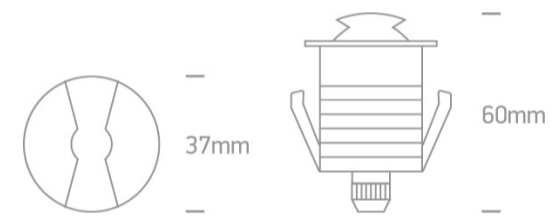

19 Wall Recessed & Inground>The Inground Mini Series Natural Aluminium

69042B/AL/W

1W COB LED inground, IP67, aluminium, for path illumination.

Requires 350mA driver.

Complies with standard EN60598-1 and any other specific standards.

Downloads

Dimensions

Gallery

Must be ordered separately

89004

89004T

Physical Specification

| | |
|----------------------|--|
| Item Group | 19 Wall Recessed & Inground |
| Family | The Inground Mini Series Natural Aluminium |
| Order Code | 69042B/AL/W |
| Colour | Aluminium |
| Material | Natural Aluminium |
| Diffuser Material | Glass |
| Shape | Circular |
| Height | 53mm |
| Diameter | 37mm |
| Cutout Hole Diameter | 30mm decking 35mm concrete |
| Inground | Yes |
| Depth Required | 80mm deck 95mm+300mm drainage Concrete |
| Indoor | Yes |
| Outdoor | Yes |
| Adjustable | No |

Cable Length

200cm

F Mark

Illumination Data

Colour Temperature

3000K

Lumen Output

80lm

Light Efficiency

80lm/W

CRI

85

Illumination Diagram

Packing Info

Box Length

6,5cm