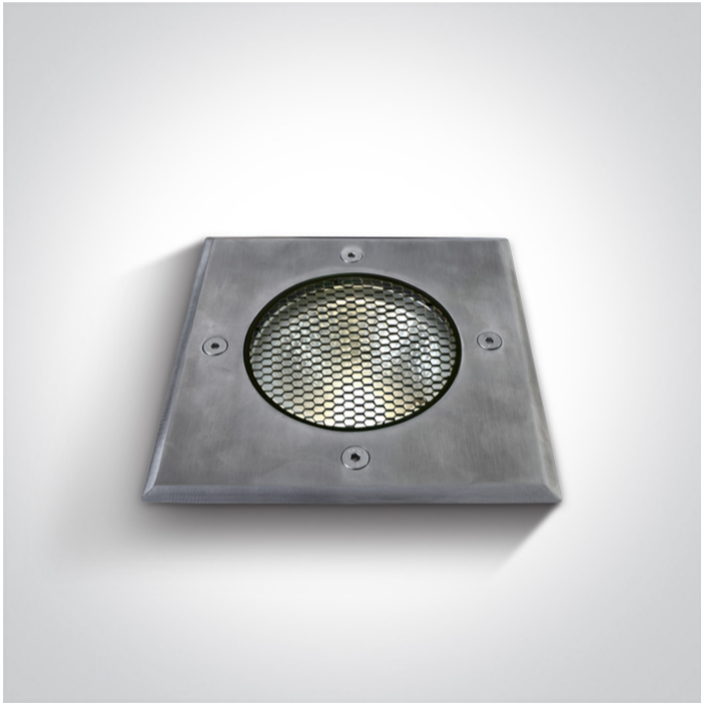

19 Wall Recessed & Inground>The COB Inground Range

69050A/W

20W COB LED inground with removable honeycomb, IP67, stainless steel 316, for path illumination.

AC LED .

Complies with standard EN60598-1 and any other specific standards.

Downloads

Dimensions

Gallery

Physical Specification

Item Group	19 Wall Recessed & Inground
Family	The COB Inground Range
Order Code	69050A/W
Colour	Stainless Steel
Material	Stainless Steel 316
Diffuser Material	Glass
Shape	Rectangular

Length	145mm
Width	145mm
Height	140mm
Cutout Hole Diameter	132mm
Inground	Yes
Depth Required	200mm+300mm drainage
Indoor	Yes
Outdoor	Yes
Adjustable	No
IK Rating	10

Electrical Characteristics

Gear	No
Fitting + Driver	
Input Voltage	100-240V
50 Hz	Yes
60 Hz	Yes
Safety Class	
Power(Watts)	20W
IP Rating	IP67
Light Source	LED built in
Dimmable	Yes
Dimmer type	Triac
Cable Length	200cm
F Mark	