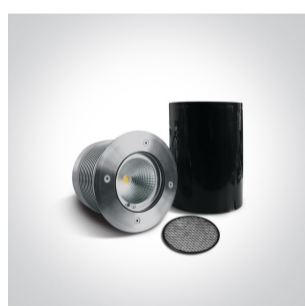

19 Wall Recessed & Inground>The COB Inground Range

69050/W

20W COB LED inground with removable honeycomb, IP67, stainless steel 316, for path illumination.

AC LED .

Complies with standard EN60598-1 and any other specific standards.

Downloads

Dimensions

Gallery

Physical Specification

Item Group	19 Wall Recessed & Inground
Family	The COB Inground Range
Order Code	69050/W
Colour	Stainless Steel
Material	Stainless Steel 316
Diffuser Material	Glass
Shape	Circular

Height	140mm
Diameter	145mm
Cutout Hole Diameter	132mm
Inground	Yes
Depth Required	200mm+300mm drainage
Indoor	Yes
Outdoor	Yes
Adjustable	No
IK Rating	10

Electrical Characteristics

Gear	No
Fitting + Driver	
Input Voltage	100-240V
50 Hz	Yes
60 Hz	Yes
Safety Class	
Power(Watts)	20W
IP Rating	IP67
Light Source	LED built in
Dimmable	Yes
Dimmer type	Triac
Cable Length	200cm
F Mark	

Illumination Data

Colour Temperature	3000K
Lumen Output	1800lm
Light Efficiency	90lm/W

CRI

80

Beam Angle

25°

Illumination Diagram

Packing Info