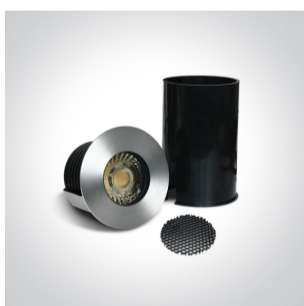

19 Wall Recessed & Inground>The COB Honeycomb Range

69052A/W

13W COB LED inground with honeycomb, IP67.

Requires 350mA driver.

Complies with standard EN60598-1 and any other specific standards.

Downloads

Dimensions

Gallery

Must be ordered separately

89015

Related items

89015T

Physical Specification

Item Group	19 Wall Recessed & Inground
Family	The COB Honeycomb Range
Order Code	69052A/W
Colour	Aluminium
Material	Aluminium
Diffuser Material	Glass
Shape	Circular
Height	80mm
Diameter	92mm
Cutout Hole Diameter	75mm
Inground	Yes
Depth Required	140mm + 300mm drainage
Indoor	Yes
Outdoor	Yes
Adjustable	No
IK Rating	8

Electrical Characteristics

Fitting

Input Type	Constant Current
Input Current	350mA
Voltage	37V
Safety Class	III

Power(Watts)	13W
IP Rating	IP67
Light Source	LED built in
LED Type	COB
LED Brand	Bridgelux
Cable Length	200cm
F Mark	