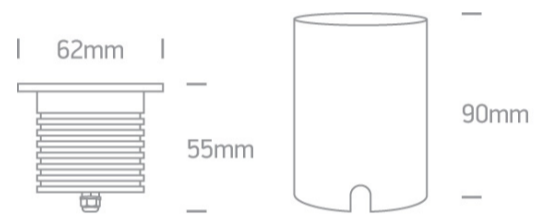

19 Wall Recessed & Inground>The COB Honeycomb Range

69052/W

3W COB LED inground with honeycomb, IP67.

Requires 24V driver.

Complies with standard EN60598-1 and any other specific standards.

Downloads

Dimensions

Gallery

Must be ordered separately

89015V

Physical Specification

Item Group	19 Wall Recessed & Inground
Family	The COB Honeycomb Range
Order Code	69052/W
Colour	Stainless Steel
Material	Stainless Steel 316
Diffuser Material	Glass
Shape	Circular
Height	55mm
Diameter	62mm
Cutout Hole Diameter	52mm
Inground	Yes
Depth Required	100mm + 300mm drainage
Indoor	Yes
Outdoor	Yes
IK Rating	8

Electrical Characteristics

Fitting

Input Type	Constant Voltage
Input Voltage	24V DC
Safety Class	
Power(Watts)	3W
IP Rating	IP67
Light Source	LED built in
LED Type	COB
LED Brand	Bridgelux
Cable Length	200cm
F Mark	

Illumination Data

Colour Temperature	3000K
Lumen Output	240lm
Light Efficiency	80lm/W
CRI	80
Beam Angle	36°
Illumination Diagram	

Packing Info

Box Length	8cm
Box Width	10,5cm
Box Height	8cm
Pcs/Carton	50
Barcode	5291889056980
HS Code	9405409900