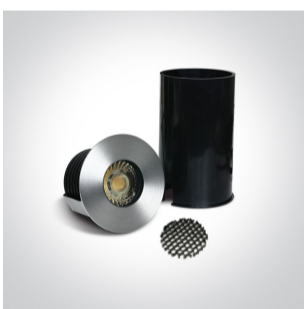

19 Wall Recessed & Inground>The COB Honeycomb Range

69052/W

3W COB LED inground with honeycomb, IP67.

Requires 24V driver.

Complies with standard EN60598-1 and any other specific standards.

Downloads

Dimensions

Gallery

Must be ordered separately

89015V

Physical Specification

Item Group	19 Wall Recessed & Inground
Family	The COB Honeycomb Range
Order Code	69052/W
Colour	Stainless Steel
Material	Stainless Steel 316
Diffuser Material	Glass
Shape	Circular
Height	55mm
Diameter	62mm
Cutout Hole Diameter	52mm
Inground	Yes
Depth Required	100mm + 300mm drainage
Indoor	Yes
Outdoor	Yes
IK Rating	8

Electrical Characteristics

Fitting

Input Type	Constant Voltage
Input Voltage	24V DC
Safety Class	
Power(Watts)	3W
IP Rating	IP67
Light Source	LED built in
LED Type	COB
LED Brand	Bridgelux
Cable Length	200cm
F Mark	