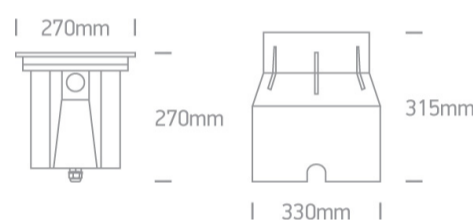

19 Wall Recessed & Inground>The COB Inground Adjustable Range

69054A/W

30W COB LED inground IP67, stainless steel 316, adjustable range.

AC LED .

Complies with standard EN60598-1 and any other specific standards.

Downloads

Dimensions

Gallery

Physical Specification

Item Group	19 Wall Recessed & Inground
Family	The COB Inground Adjustable Range
Order Code	69054A/W
Colour	Stainless Steel
Material	Stainless Steel 316
Diffuser Material	Glass
Shape	Circular

Height	270mm
Diameter	270mm
Cutout Hole Diameter	330mm
Inground	Yes
Depth Required	330mm + 300mm drainage
Indoor	Yes
Outdoor	Yes
Adjustable	1 Direction
IK Rating	10

Electrical Characteristics

Gear	No
Fitting + Driver	
Input Voltage	100-240V
50 Hz	Yes
60 Hz	Yes
Safety Class	
Power(Watts)	30W
IP Rating	IP67
Light Source	LED built in
Dimmable	Yes
Dimmer type	Triac
Cable Length	200cm
F Mark	

Illumination Data

Colour Temperature	3000K
Lumen Output	2000lm
Light Efficiency	66,67lm/W

CRI	80
Beam Angle	20°
Illumination Diagram	

Packing Info

Box Length	34cm
Box Width	34cm
Box Height	35cm
Pcs/Carton	1
Barcode	5291889057291
HS Code	9405409900