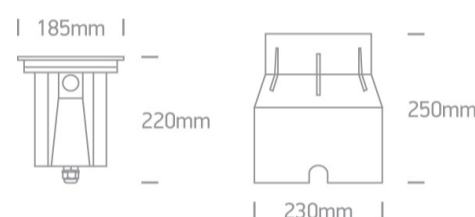

19 Wall Recessed & Inground>The COB Inground Adjustable Range

69054/W

15W COB LED inground IP67, stainless steel 316, adjustable range.

AC LED .

Complies with standard EN60598-1 and any other specific standards.

Downloads

Dimensions

Gallery

Physical Specification

Item Group	19 Wall Recessed & Inground
Family	The COB Inground Adjustable Range
Order Code	69054/W
Colour	Stainless Steel
Material	Stainless Steel 316
Diffuser Material	Glass
Shape	Circular

Height	220mm
Diameter	185mm
Cutout Hole Diameter	230mm
Inground	Yes
Depth Required	270mm + 300mm drainage
Indoor	Yes
Outdoor	Yes
Adjustable	1 Direction
IK Rating	10

Electrical Characteristics

Gear	No
Fitting + Driver	
Input Voltage	100-240V
50 Hz	Yes
60 Hz	Yes
Safety Class	
Power(Watts)	15W
IP Rating	IP67
Light Source	LED built in
Dimmable	Yes
Dimmer type	Triac
Cable Length	200cm
F Mark	

Illumination Data

Colour Temperature	3000K
Lumen Output	840lm
Light Efficiency	56lm/W

CRI	80
Beam Angle	20°
Illumination Diagram	

Packing Info

Box Length	24cm
Box Width	24cm
Box Height	28,5cm
Pcs/Carton	2
Barcode	5291889057284
HS Code	9405409900