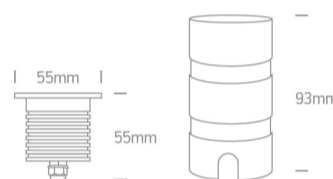

19 Wall Recessed & Inground>The Dark Light Inground Range

69056A/W

3W COB LED inground, IP67.

Requires 24V driver.

Complies with standard EN60598-1 and any other specific standards.

Downloads

Dimensions

Must be ordered separately

89015V

Physical Specification

Item Group	19 Wall Recessed & Inground
Family	The Dark Light Inground Range
Order Code	69056A/W
Colour	Aluminium
Material	Natural Aluminium
Diffuser Material	Glass

Shape	Circular
Height	55mm
Diameter	55mm
Cutout Hole Diameter	50mm
Inground	Yes
Depth Required	100mm + 300mm drainage
Indoor	Yes
Outdoor	Yes
IK Rating	8

Electrical Characteristics

Fitting

Input Type	Constant Voltage
Input Voltage	24V DC
Safety Class	
Power(Watts)	3W
IP Rating	IP67
Light Source	LED built in
LED Type	COB
LED Brand	Prolight
Cable Length	200cm
F Mark	

Illumination Data

Colour Temperature	3000K
Lumen Output	240lm
Light Efficiency	80lm/W
CRI	80
Beam Angle	38°

Illumination Diagram

Dark Light

Yes

Packing Info

Pcs/Carton

50