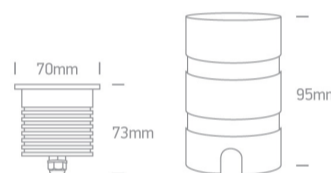

19 Wall Recessed & Inground>The Dark Light Inground Range

69056B/W

7W COB LED inground, IP67.

Requires 24V driver.

Complies with standard EN60598-1 and any other specific standards.

Downloads

Dimensions

Must be ordered separately

89015V

Physical Specification

Item Group	19 Wall Recessed & Inground
Family	The Dark Light Inground Range
Order Code	69056B/W
Colour	Aluminium
Material	Natural Aluminium
Diffuser Material	Glass

Shape	Circular
Height	73mm
Diameter	70mm
Cutout Hole Diameter	60mm
Inground	Yes
Depth Required	100mm + 300mm drainage
Indoor	Yes
Outdoor	Yes
IK Rating	8

## Illumination Data

Colour Temperature	3000K
Lumen Output	560lm
Light Efficiency	80lm/W
CRI	80
Beam Angle	38°

Illumination Diagram

Dark Light

Yes