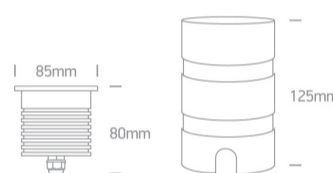

19 Wall Recessed & Inground>The Dark Light Inground Range

69056C/W

9W COB LED inground, IP67.

Requires 24V driver.

Complies with standard EN60598-1 and any other specific standards.

Downloads

Dimensions

Must be ordered separately

89015V

Physical Specification

Item Group	19 Wall Recessed & Inground
Family	The Dark Light Inground Range
Order Code	69056C/W
Colour	Aluminium
Material	Natural Aluminium
Diffuser Material	Glass

Shape	Circular
Height	80mm
Diameter	85mm
Cutout Hole Diameter	70mm
Inground	Yes
Depth Required	135mm + 300mm drainage
Indoor	Yes
Outdoor	Yes
Adjustable	No
IK Rating	8

Electrical Characteristics

Fitting

Input Type	Constant Voltage
Input Voltage	24V DC
Safety Class	
Power(Watts)	9W
IP Rating	IP67
Light Source	LED built in
LED Type	COB
LED Brand	Prolight
Cable Length	200cm
F Mark	

Illumination Data

Colour Temperature	3000K
Lumen Output	720lm
Light Efficiency	80lm/W
CRI	80

Beam Angle

38°

Illumination Diagram

Dark Light

Yes

Packing Info