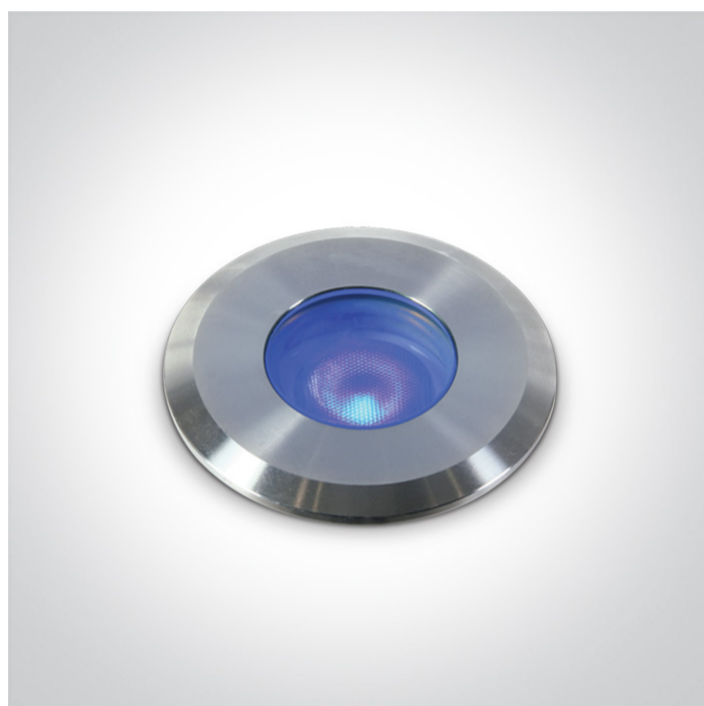

New 2021 Edition 2>Garden & Underwater

69066/BL

1W underwater LED spot, IP68.

Underwater only / 2m max depth.

Requires 12V driver.

Complies with standard EN60598-1 and any other specific standards.

Downloads

Dimensions

Gallery

Physical Specification

Item Group	New 2021 Edition 2
Family	Garden & Underwater
Order Code	69066/BL
Colour	Stainless Steel
Material	Stainless Steel 316
Shape	Circular
Height	83mm

Diameter	52mm
Cutout Hole Diameter	46mm
Recessed wall	Yes
Inground	Yes
Underwater	Yes
Depth Required	90mm
Adjustable	No
IK Rating	10

Electrical Characteristics

Fitting

Input Type	Constant Voltage
Input Voltage	12V DC
Safety Class	
Power(Watts)	1W
IP Rating	IP68
Light Source	LED built in
LED Type	SMD 3030
LED Brand	Bridgelux
LED Number	1
Cable Length	500cm