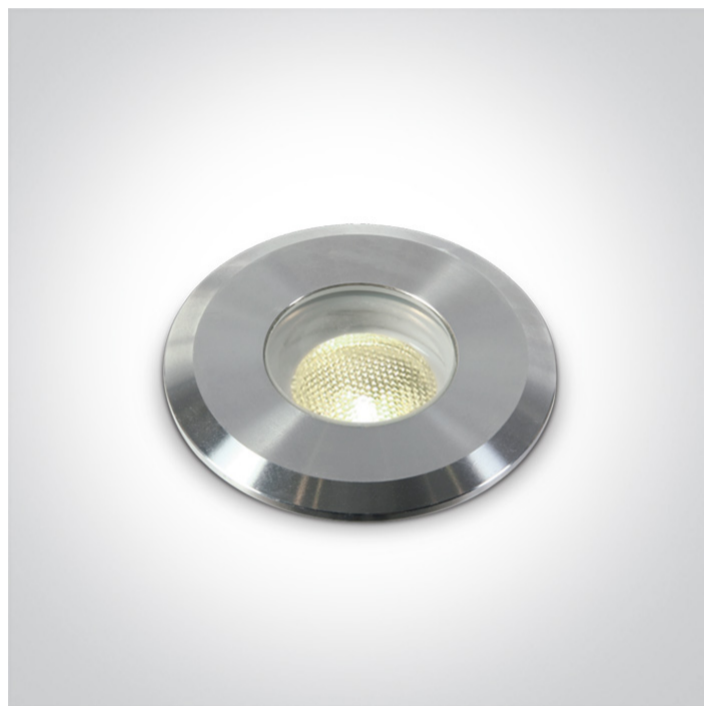

New 2021 Edition 2>Garden & Underwater

69066/C

1W underwater LED spot, IP68.

Underwater only / 2m max depth.

Requires 12V driver.

Complies with standard EN60598-1 and any other specific standards.

Downloads

Dimensions

Gallery

Physical Specification

Item Group	New 2021 Edition 2
Family	Garden & Underwater
Order Code	69066/C
Colour	Stainless Steel
Material	Stainless Steel 316
Shape	Circular
Height	83mm

Diameter	52mm
Cutout Hole Diameter	46mm
Recessed wall	Yes
Inground	Yes
Underwater	Yes
Depth Required	90mm
Adjustable	No
IK Rating	10

### Fitting

Input Type	Constant Voltage
Input Voltage	12V DC
Safety Class	
Power(Watts)	1W
IP Rating	IP68
Light Source	LED built in
LED Type	SMD 3030
LED Brand	Bridgelux
LED Number	1
Cable Length	500cm