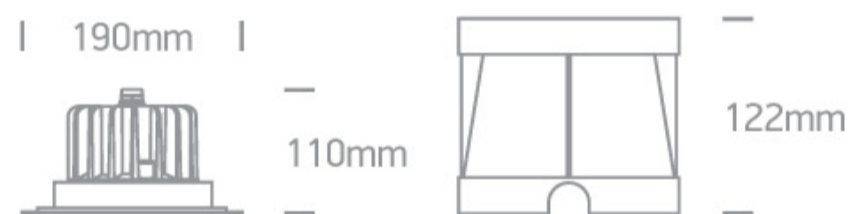

20 Garden & Underwater>The LED Underwater Range Stainless steel

69066D/C

12W underwater LED spot, IP68.

Underwater only / 2m max depth.

Requires 24V driver.

Complies with standard EN60598-1 and any other specific standards.

Downloads

Dimensions

Gallery

Physical Specification

Item Group	20 Garden & Underwater
Family	The LED Underwater Range Stainless steel
Order Code	69066D/C
Colour	Stainless Steel
Material	Stainless Steel 316
Shape	Circular
Height	122mm

Diameter	190mm
Cutout Hole Diameter	175mm
Recessed wall	Yes
Inground	Yes
Underwater	Yes
Depth Required	130mm
Adjustable	No
IK Rating	10

Electrical Characteristics

Fitting

Input Type	Constant Voltage
Input Voltage	24V DC
Safety Class	
Power(Watts)	12W
IP Rating	IP68
Light Source	LED built in
LED Type	SMD 3030
LED Brand	Bridgelux
LED Number	12
Cable Length	500cm

Illumination Data

Colour Temperature	4000K
Lumen Output	850lm
Light Efficiency	70,83lm/W
CRI	80
Illumination Diagram	

Packing Info

Pcs/Carton

8

Barcode

5291889067368

HS Code