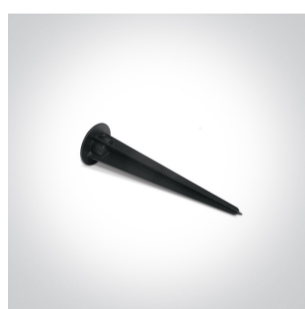

6W garden spot, COB LED, IP65, supplied with spike, for garden illumination.

Complies with standard EN60598-1 and any other specific standards.

Downloads

Dimensions

Gallery

Physical Specification

Item Group	20 Garden & Underwater
Family	LED Garden Spots
Order Code	7068/B/W
Colour	Black
Material	Die Cast
Shape	Circular
Height	100mm

Diameter	60mm
Surface Ceiling	Yes
Surface Wall	Yes
Surface Floor/Ground	Yes
Outdoor	Yes
Adjustable	1 Direction
IK Rating	7