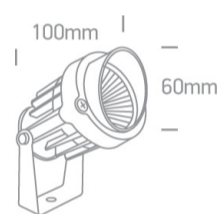

6W garden spot, COB LED, IP65, supplied with spike, for garden illumination.

Complies with standard EN60598-1 and any other specific standards.

Downloads

Dimensions

Gallery

Physical Specification

Item Group	20 Garden & Underwater
Family	LED Garden Spots
Order Code	7068/B/W
Colour	Black
Material	Die Cast
Shape	Circular
Height	100mm

Diameter	60mm
Surface Ceiling	Yes
Surface Wall	Yes
Surface Floor/Ground	Yes
Outdoor	Yes
Adjustable	1 Direction
IK Rating	7

## Electrical Characteristics

Gear	Built In
Fitting + Driver	
Input Voltage	220-240V
50 Hz	Yes
60 Hz	Yes
Safety Class	
Power(Watts)	6W
IP Rating	IP65
Light Source	LED built in
Dimmable	No
Cable Length	200cm
F Mark	