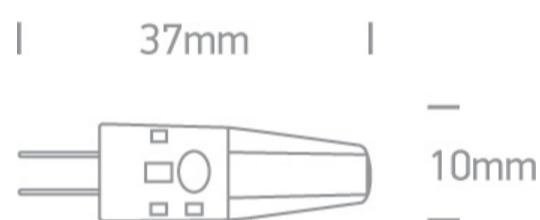

25 Lamps>G4 Lamp

7101AL/W

COB LED G4 2W 12V AC/DC lamp.

Suitable for residential and commercial applications.

Complies with standard EN62560 and any other specific standards.

Downloads

Dimensions

Gallery

Physical Specification

Item Group	25 Lamps
Family	G4 Lamp
Order Code	7101AL/W
Material	Silicone
Shape	Circular
Height	37mm
Diameter	10mm

Electrical Characteristics

Gear

Order Separately

Lamp

Input Type

Mains Voltage

Input Voltage

12V DC

Power(Watts)

2W

Lamp Type

LED

Lamp Holder

G4