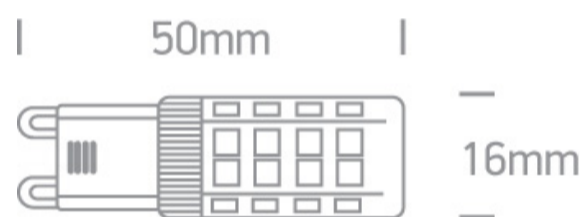

25 Lamps>G9 LED Dimmable & CCT Variable

7103ALGD/W

Triac dimmable SMD LED G9 3,5W 230V AC lamp.

Suitable for residential and commercial applications.

Complies with standard EN62560 and any other specific standards.

Downloads

Dimensions

Gallery

Physical Specification

Item Group	25 Lamps
Family	G9 LED Dimmable & CCT Variable
Order Code	7103ALGD/W
Shape	Circular
Height	50mm
Diameter	16mm

Gear

No

Lamp