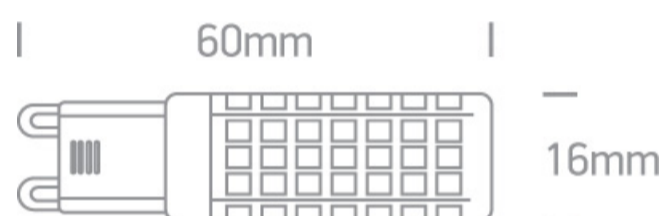

25 Lamps>G9 LED Dimmable & CCT Variable

7106ALGD/W

Triac dimmable SMD LED G9 5W 230V AC lamp.

Suitable for residential and commercial applications.

Complies with standard EN62560 and any other specific standards.

Downloads

Dimensions

Gallery

Physical Specification

Item Group	25 Lamps
Family	G9 LED Dimmable & CCT Variable
Order Code	7106ALGD/W
Shape	Circular
Height	60mm
Diameter	16mm

Gear

No

Lamp