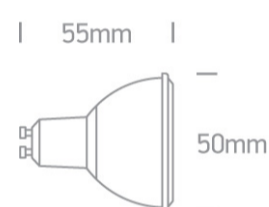

Gallery

Physical Specification

Item Group	25 Lamps
Family	MR16 Colours
Order Code	7306CG/BL
Shape	Circular
Height	55mm
Diameter	50mm

Electrical Characteristics

Gear

No

Lamp

Input Type

Illumination Diagram

Packing Info

Box Length

5,1cm

Box Width

5,1cm

Box Height

6,2cm