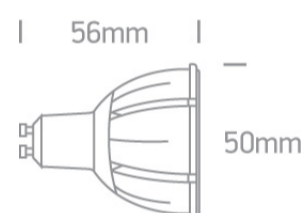

25 Lamps>Full Spectrum CRI97

7306GCD/EW

Triac Dimmable Full Spectrum 7,5W COB LED GU10 MR16 230V AC lamp.

Suitable for residential and commercial applications.

Complies with standard EN62560 and any other specific standards.

Downloads

Dimensions

Physical Specification

Item Group	25 Lamps
Family	Full Spectrum CRI97
Order Code	7306GCD/EW
Shape	Circular
Height	56mm
Diameter	50mm

Electrical Characteristics

Gear	No
Lamp	
Input Type	Mains Voltage

Input Voltage	220-240V
50 Hz	Yes
60 Hz	Yes
Power(Watts)	7,5W
Lamp Type	LED
Lamp Holder	GU10
LED Type	COB
LED Brand	Epistar
Dimmable	Yes
Dimmer type	Triac

Illumination Data

Colour Temperature	2700K
Lumen Output	500lm
Light Efficiency	71,42lm/W
CRI	97
Beam Angle	36°
Illumination Diagram	

Packing Info

Box Length	5cm
Box Width	5cm
Box Height	6cm
Box Weight	0,07Kg
Pcs/Carton	100
Carton Length	54cm
Carton Width	28cm
Carton Height	16cm
Carton Weight	8,1Kg
Barcode	5291889053279

Energy Label

Energy Consumption