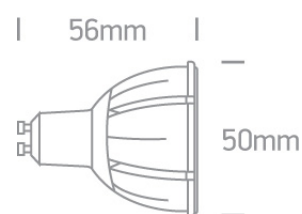

25 Lamps>Full Spectrum CRI97

7306GC/W

Full Spectrum 7W COB LED GU10 MR16 230V AC lamp.

Suitable for residential and commercial applications.

Complies with standard EN62560 and any other specific standards.

Downloads

Dimensions

Physical Specification

Item Group	25 Lamps
Family	Full Spectrum CRI97
Order Code	7306GC/W
Shape	Circular
Height	56mm
Diameter	50mm

Electrical Characteristics

Gear	No
Lamp	
Input Type	Mains Voltage

Input Voltage	220-240V
50 Hz	Yes
60 Hz	Yes
Power(Watts)	7W
Lamp Type	LED
Lamp Holder	GU10
LED Type	COB
LED Brand	Epistar
Dimmable	No

Illumination Data

Colour Temperature	3000K
Lumen Output	500lm
Light Efficiency	71,42lm/W
CRI	97
Beam Angle	36°
Illumination Diagram	

Packing Info

Box Length	5cm
Box Width	5cm
Box Height	6cm
Box Weight	0,055Kg
Pcs/Carton	100
Barcode	5291889052791
HS Code	8539500000

Energy Label

Energy Consumption

7kWh/1000h

Certification & Warranty

Warranty