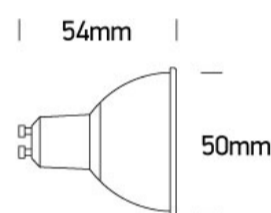

New 2021 Edition 3>Lamps

7306GDV/EWW

MR16 GU10 Leading & Trailing edge dimm to warm 230V AC lamp.

Suitable for residential and commercial applications.

Complies with standard EN62560 and any other specific standards.

Downloads

Dimensions

Physical Specification

Item Group	New 2021 Edition 3
Family	Lamps
Order Code	7306GDV/EWW
Shape	Circular
Height	54mm
Diameter	50mm

Electrical Characteristics

Gear	No
Lamp	
Input Type	Mains Voltage

Input Voltage	220-240V
50 Hz	Yes
60 Hz	Yes
Power(Watts)	5,5W
Lamp Type	LED
Lamp Holder	GU10
LED Type	SMD 2835
LED Brand	Elite
LED Number	7
Dimmable	Yes
Dimmer type	Triac

Illumination Data

Colour Temperature	2800K-2200K
Lumen Output	350lm
Light Efficiency	63,63lm/W
CRI	90
Beam Angle	36°
Illumination Diagram	