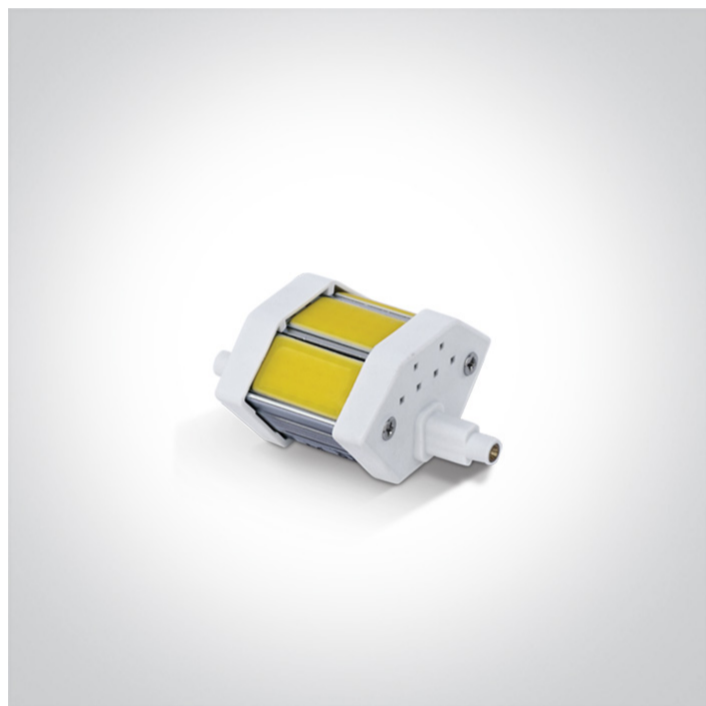

25 Lamps>R7s LED

7604/C

4,5W R7s COB LED lamp

Halogen 78mm replacement

Complies with standard EN62560 and any other specific standards.

Downloads

Dimensions

Gallery

Physical Specification

Item Group	25 Lamps
Family	R7s LED
Order Code	7604/C
Shape	Circular
Height	78mm
Diameter	35mm

Electrical Characteristics

Gear

No

Lamp

Input Type

Mains Voltage

Lamp Type

LED

Lamp Holder

R7s

LED Type

COB

LED Brand

Epistar