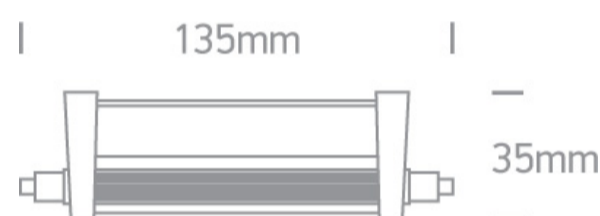

25 Lamps>R7s LED

7610A/C

10W R7s COB LED lamp

Halogen 78mm replacement

Complies with standard EN62560 and any other specific standards.

Downloads

Dimensions

Gallery

Physical Specification

Item Group	25 Lamps
Family	R7s LED
Order Code	7610A/C
Shape	Circular
Height	135mm
Diameter	35mm

Electrical Characteristics

Gear

No

Lamp

Input Type

Mains Voltage