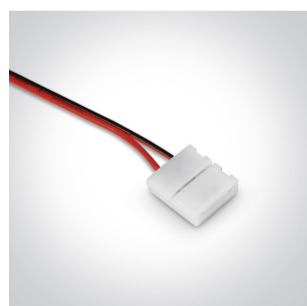

Vertical light Flexible LED light strip, with SMD3014 LEDs, 60LEDs/meter, 4,8W/meter. Supplied in 5 meters roll with white PCB and double adhesive tape for a better fixing.

Can be cut every 10cm (6-LED segment).

Requires 24V DC constant voltage LED driver.

Complies with standard EN60598-1 and any other specific standards.

Downloads

Dimensions

Gallery

Accessories

7822

7824