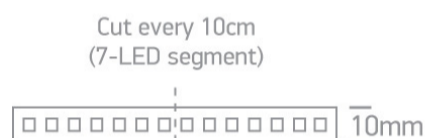

08 Strips & Profiles > The 14,4W/m CRI97 Indoor 24V Full spectrum

7835C/W

Full Spectrum CRI97 Flexible LED light strip, with SMD2835 LEDs, 70LEDs/meter, 14,4W/meter. Supplied in 5 meters roll with white PCB and double adhesive tape for a better fixing.

Can be cut every 10cm (7-LED segment).

Requires 24V DC constant voltage LED driver.

Complies with standard EN60598-1 and any other specific standards.

Downloads

Dimensions

Gallery

Accessories

7835P

7837

Related items

20030

Physical Specification

Item Group	08 Strips & Profiles
Family	The 14,4W/m CRI97 Indoor 24V Full spectrum
Order Code	7835C/W
Shape	Rectangular
Length	5000mm
Width	10mm
Surface Ceiling	Yes
Surface Wall	Yes
Surface Floor/Ground	Yes
Indoor	Yes