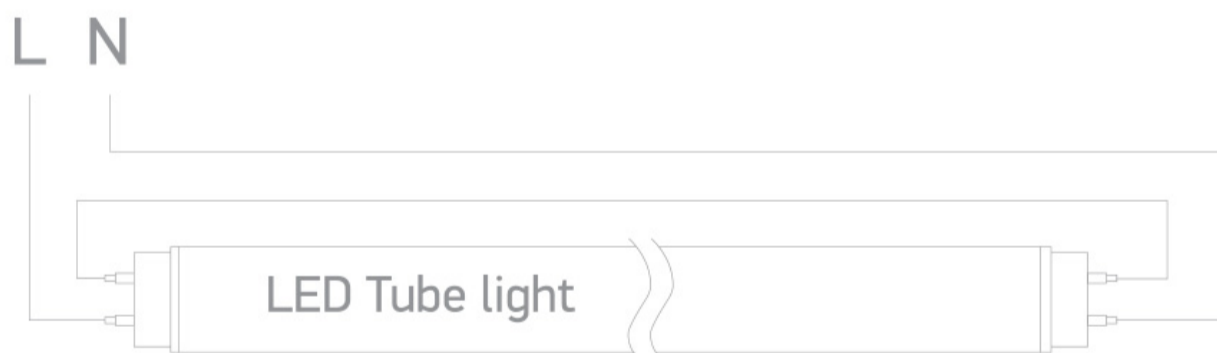

25 Lamps>T8 LED Tubes Glass

9009L/W

Glass T8 LED tube.

Complies with standard EN62560 and any other specific standards.

Downloads

Dimensions

Wiring Diagram

Physical Specification

Item Group	25 Lamps
Family	T8 LED Tubes Glass
Order Code	9009L/W
Shape	Circular
Height	600mm

Diameter

26mm

Electrical Characteristics

Gear

No

Lamp

Input Type