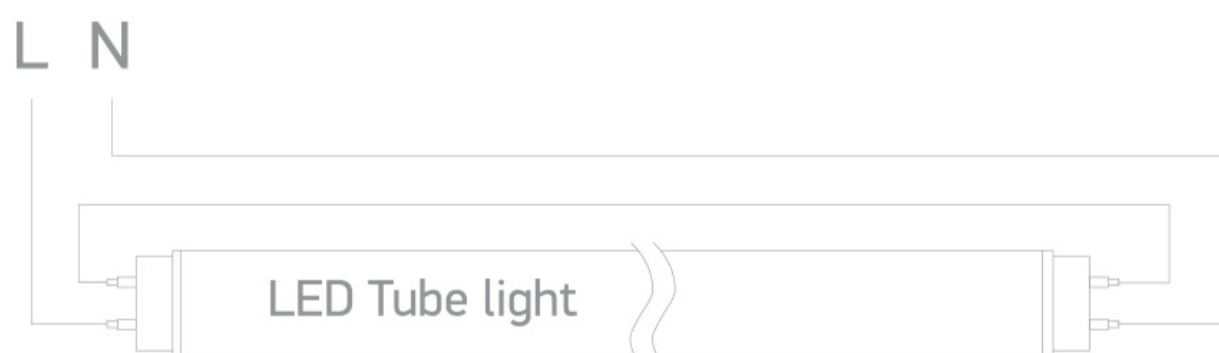

25 Lamps>T8 LED Tubes Glass

9018L/C

Glass T8 LED tube.

Complies with standard EN62560 and any other specific standards.

Downloads

Dimensions

Wiring Diagram

Physical Specification

Item Group	25 Lamps
Family	T8 LED Tubes Glass
Order Code	9018L/C
Shape	Circular
Height	1200mm

Diameter

26mm