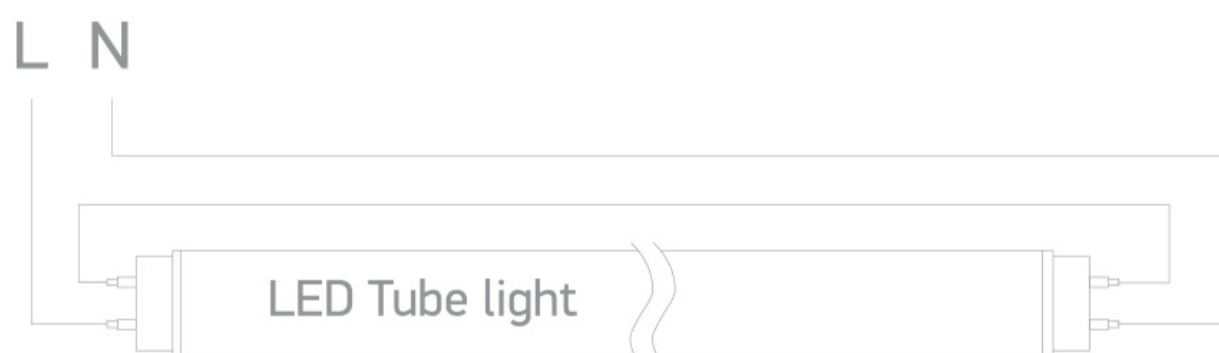

25 Lamps>T8 LED Tubes Glass

9018L/W

Glass T8 LED tube.

Complies with standard EN62560 and any other specific standards.

Downloads

Dimensions

Wiring Diagram

Physical Specification

Item Group	25 Lamps
Family	T8 LED Tubes Glass
Order Code	9018L/W
Shape	Circular
Height	1200mm

Diameter

26mm

Electrical Characteristics

Gear

No

Lamp

Input Type