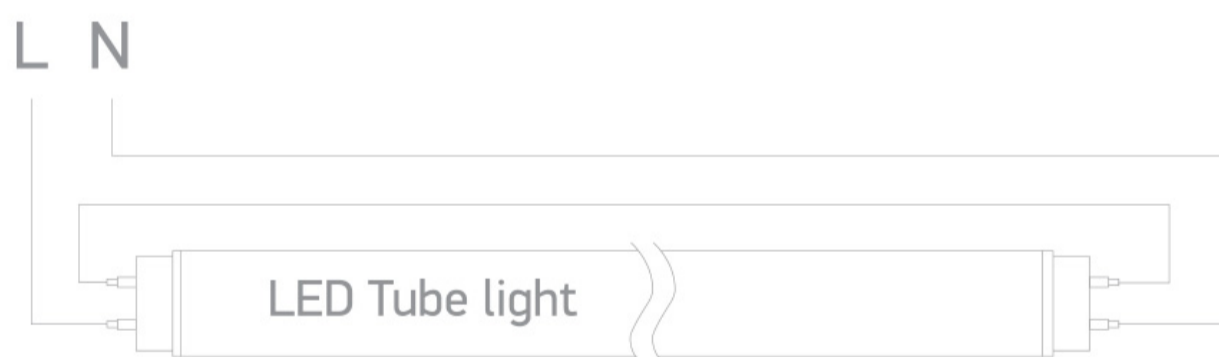

25 Lamps>T8 LED Tubes

9026L/W

Rotating T8 LED tube.

Complies with standard EN62560 and any other specific standards.

Downloads

Dimensions

Wiring Diagram

Physical Specification

Item Group	25 Lamps
Family	T8 LED Tubes
Order Code	9026L/W
Shape	Circular
Height	15000mm

Diameter

29mm

Electrical Characteristics

Gear

No

Lamp

Input Type