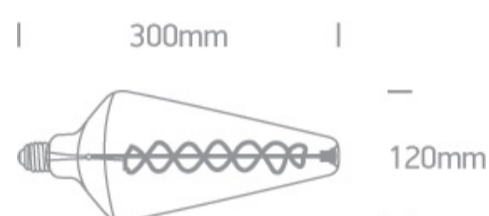

4W E27 Decorative LED lamp

Complies with standard EN62560 and any other specific standards.

Downloads

Dimensions

Physical Specification

Item Group	25 Lamps
Family	Decorative Lamps
Order Code	9G04D/DC
Colour	Dark Chrome
Shape	Circular
Height	300mm
Diameter	120mm

Electrical Characteristics

Gear	No
------	----

Lamp

Input Type	Mains Voltage
Input Voltage	220-240V
50 Hz	Yes
60 Hz	Yes
Power(Watts)	4W
Lamp Type	LED
Lamp Holder	E27
Dimmable	No

Packing Info

Pcs/Carton	10
Barcode	5291889064398
HS Code	8539500000