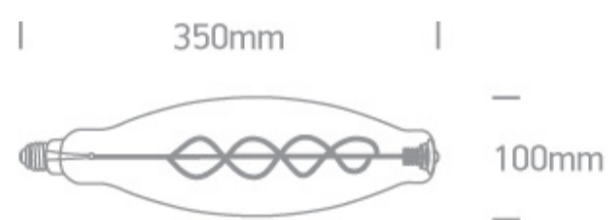

4W E27 Decorative LED lamp

Complies with standard EN62560 and any other specific standards.

Downloads

Dimensions

Physical Specification

Item Group	25 Lamps
Family	Decorative Lamps
Order Code	9G04E/A
Colour	Amber
Shape	Circular
Height	350mm
Diameter	100mm

Electrical Characteristics

Gear	No
------	----

Lamp

Input Type	Mains Voltage
Input Voltage	220-240V
50 Hz	Yes
60 Hz	Yes
Power(Watts)	4W
Lamp Type	LED
Lamp Holder	E27
Dimmable	No

Packing Info

Pcs/Carton	6
Barcode	5291889064534
HS Code	8539500000