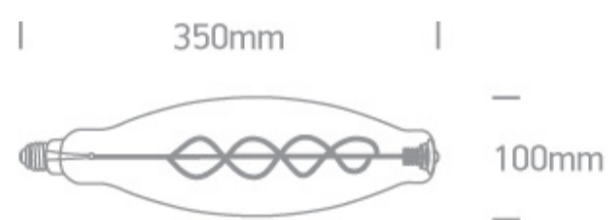

4W E27 Decorative LED lamp

Complies with standard EN62560 and any other specific standards.

Downloads

Dimensions

Physical Specification

Item Group	25 Lamps
Family	Decorative Lamps
Order Code	9G04E/DC
Colour	Dark Chrome
Shape	Circular
Height	350mm
Diameter	100mm

Electrical Characteristics

Gear	No
------	----

Lamp

Input Type	Mains Voltage
Input Voltage	220-240V
50 Hz	Yes
60 Hz	Yes
Power(Watts)	4W
Lamp Type	LED
Lamp Holder	E27
Dimmable	No