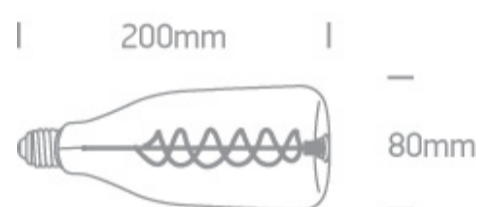

4W E27 Decorative LED lamp

Complies with standard EN62560 and any other specific standards.

Downloads

Dimensions

Physical Specification

Item Group	25 Lamps
Family	Decorative Lamps
Order Code	9G04H/A
Colour	Amber
Shape	Circular
Height	200mm
Diameter	80mm

Electrical Characteristics

Gear	No
------	----

Lamp

Input Type
Input Voltage
50 Hz
60 Hz
Power(Watts)
Lamp Type
Lamp Holder
Dimmable

Mains Voltage
220-240V
Yes
Yes
4W
LED
E27
No