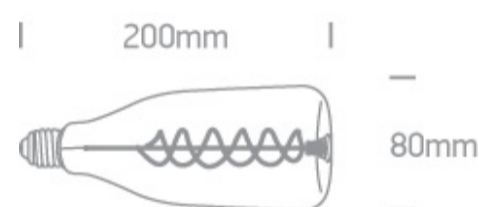

4W E27 Decorative LED lamp

Complies with standard EN62560 and any other specific standards.

Downloads

Dimensions

Physical Specification

Item Group	25 Lamps
Family	Decorative Lamps
Order Code	9G04H/DC
Colour	Dark Chrome
Shape	Circular
Height	200mm
Diameter	80mm

Electrical Characteristics

Gear	No
------	----

Lamp

Input Type	Mains Voltage
Input Voltage	220-240V
50 Hz	Yes
60 Hz	Yes
Power(Watts)	4W
Lamp Type	LED
Lamp Holder	E27
Dimmable	No

Packing Info

Pcs/Carton	25
Barcode	5291889064589
HS Code	8539500000