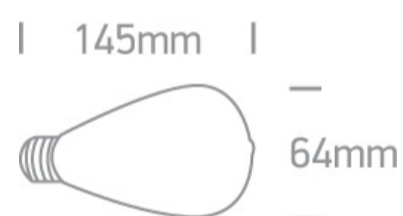

Downloads

Dimensions

Physical Specification

Item Group	25 Lamps
Family	Retro Amber Lamps LED Dimmable
Order Code	9G04RAD/A/E
Shape	Circular
Height	145mm
Diameter	64mm

Electrical Characteristics

Gear	No
Lamp	
Input Type	Mains Voltage

Input Voltage	220-240V
50 Hz	Yes
60 Hz	Yes
Power(Watts)	7W
Lamp Type	LED
Lamp Holder	E27
Dimmable	Yes
Dimmer type	Triac

Illumination Data

Colour Temperature	2200K
Lumen Output	520lm
Light Efficiency	74,28lm/W
CRI	80
Illumination Diagram	

Packing Info

Box Length	7,5cm
Box Width	7,5cm
Box Height	16,5cm
Box Weight	0,1Kg
Pcs/Carton	50
Barcode	5291889045403
HS Code	8539500000

Energy Label

Energy Consumption

7kWh/1000h

Certification & Warranty

Warranty