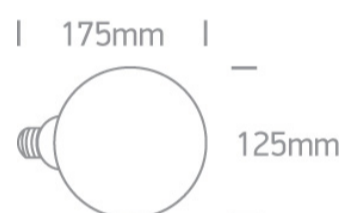

Downloads

Dimensions

Physical Specification

Item Group	25 Lamps
Family	Retro Amber Lamps LED Dimmable
Order Code	9G06RD/A/E
Shape	Circular
Height	175mm
Diameter	125mm

Electrical Characteristics

Gear	No
Lamp	
Input Type	Mains Voltage

Input Voltage	220-240V
50 Hz	Yes
60 Hz	Yes
Power(Watts)	7W
Lamp Type	LED
Lamp Holder	E27
Dimmable	Yes
Dimmer type	Triac

Illumination Data

Colour Temperature	2200K
Lumen Output	520lm
Light Efficiency	74,28lm/W
CRI	80
Illumination Diagram	

Packing Info

Box Length	13,6cm
Box Width	13,6cm
Box Height	9,5cm
Box Weight	0,29Kg
Pcs/Carton	20
Barcode	5291889045427
HS Code	8539500000

Energy Label

Energy Consumption

7kWh/1000h

Certification & Warranty