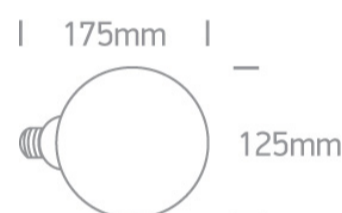

25 Lamps>Retro Lamps LED

9G06RD/EW/E

Triac Dimmable Retro E27 G125 lamp.

Suitable for residential and commercial applications.

Complies with standard EN62560 and any other specific standards.

Downloads

Dimensions

Physical Specification

Item Group	25 Lamps
Family	Retro Lamps LED
Order Code	9G06RD/EW/E
Shape	Circular
Height	175mm
Diameter	125mm

Electrical Characteristics

Gear	No
Lamp	
Input Type	Constant Current

Input Voltage	220-240V
50 Hz	Yes
60 Hz	Yes
Power(Watts)	5W
IP Rating	IP20
Lamp Type	LED
Lamp Holder	E27
Dimmable	Yes
Dimmer type	Triac

Illumination Data

Colour Temperature	2700K
Lumen Output	600lm
Light Efficiency	120lm/W
CRI	80
Illumination Diagram	

Packing Info

Box Length	13,6cm
Box Width	13,6cm
Box Height	9,5cm
Box Weight	0,29Kg
Pcs/Carton	20
Barcode	5291889045410
HS Code	8539500000