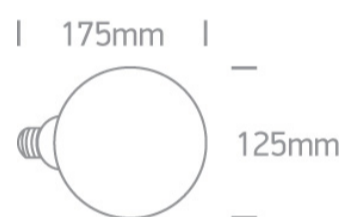

25 Lamps>Retro Lamps LED

9G06R/EW/E

Retro E27 G125 lamp.

Suitable for residential and commercial applications.

Complies with standard EN62560 and any other specific standards.

Downloads

Dimensions

Physical Specification

Item Group	25 Lamps
Family	Retro Lamps LED
Order Code	9G06R/EW/E
Shape	Circular
Height	175mm
Diameter	125mm

Electrical Characteristics

Gear	No
Lamp	
Input Type	Mains Voltage

Input Voltage	220-240V
50 Hz	Yes
60 Hz	Yes
Power(Watts)	6W
Lamp Type	LED
Lamp Holder	E27
Dimmable	No

#### Illumination Data

Colour Temperature	2700K
Lumen Output	800lm
Light Efficiency	133,33lm/W
CRI	80
Illumination Diagram	

#### Packing Info

Box Length	13,6cm
Box Width	13,6cm
Box Height	9,5cm
Box Weight	0,29Kg
Pcs/Carton	20
Barcode	5291889041801
HS Code	8539500000