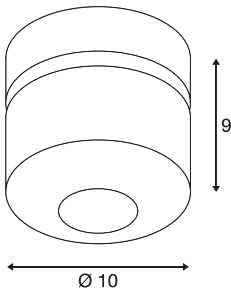

## TOTHEE

wall and ceiling light, LED, 3000K, black, 50°

The TOTHEE dimmable luminaire series is available in white and black. It has a compact spotlight which can be individually directed via a hinge. The swivel and tilting range allows you to optimally light up the room. The integrated premium LEDs provide high energy efficiency. The luminaires can be directly connected to the 230V mains supply and are also dimmable.

## TECHNICAL DATA

Item no.:	1000426
Number of different light outlets	1
Primary nominal voltage	220-240V ~50/60Hz mA/V
Secondary power / secondary voltage	350mA
Diameter	10 cm
Depth	9 cm
Net weight	0.649 kg
Gross weight	0.706 kg
IP Code	IP 20
Safety class	I
Assembly	Surface
Assembly details	Ceiling, Wall
Dimmable	Yes
Dimming technology	trailing edge
Wattage	17 W
Lumen	1250 lm
Colour temperature	3000 Kelvin
Beam angle	50 °
Color	black
CRI	80
LXXBXX data	L70B50
BIG WHITE Page	298