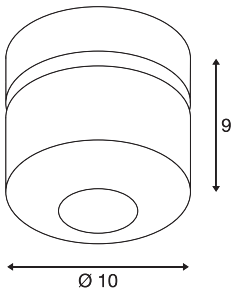

## TOTHEE

wall and ceiling light, LED, 3000K, white/black, 50°

The TOTHEE dimmable luminaire series is available in white and black. It has a compact spotlight which can be individually directed via a hinge. The swivel and tilting range allows you to optimally light up the room. The integrated premium LEDs provide high energy efficiency. The luminaires can be directly connected to the 230V mains supply and are also dimmable.

## TECHNICAL DATA

Item no.:	1000427
Number of different light outlets	1
Primary nominal voltage	220-240V ~50/60Hz mA/V
Secondary power / secondary voltage	350mA
Diameter	10 cm
Depth	9 cm
Net weight	0.648 kg
Gross weight	0.71 kg
IP Code	IP 20
Safety class	I
Assembly	Surface
Assembly details	Ceiling, Wall
Dimmable	Yes
Dimming technology	trailing edge
Wattage	17 W
Lumen	1250 lm
Colour temperature	3000 Kelvin
Beam angle	50 °
Color	white
CRI	80
LXXBXX data	L70B50
BIG WHITE Page	298